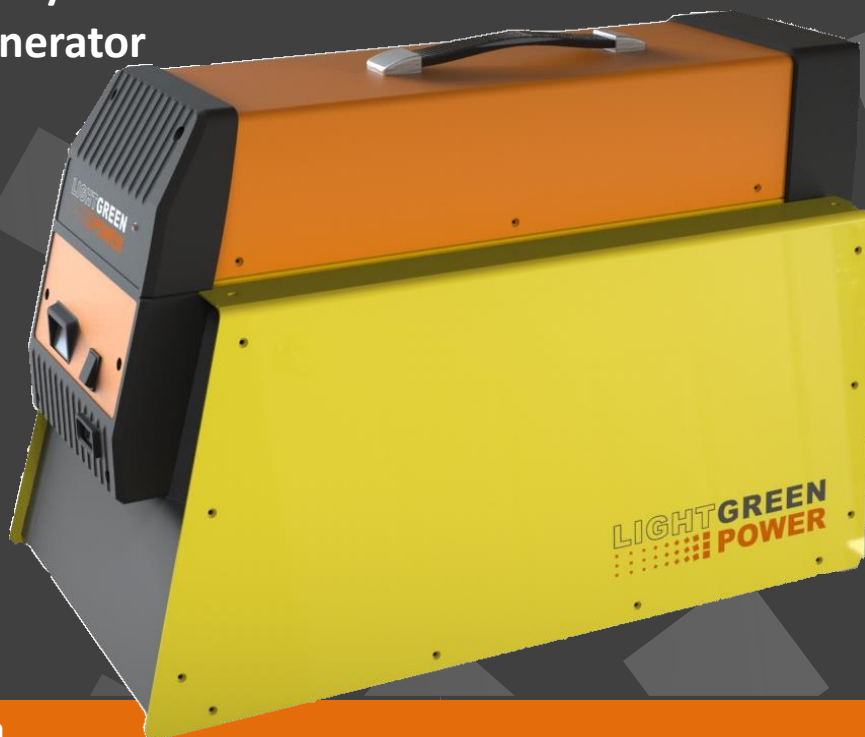

High-power portable battery generator + welder

- ✓ 180A MIG/MMA welder
- ✓ 5kW generator

Specification			
Weight	Unit under 40kg	Battery capacity	15 x 4mm MMA rods
Current	180A	Recharge time	3-4 hours from mains
Rod Size	4mm continuous duty MMA	Running cost	1/10 th of diesel

Portable MMA and lift-TIG ideal for sensitive applications:

- ✓ Tunnels and confined areas
- ✓ Night-time works
- ✓ Remote/off-grid maintenance
- ✓ Low weight – 2 man carry
- ✓ Zero maintenance
- ✓ Simple and robust